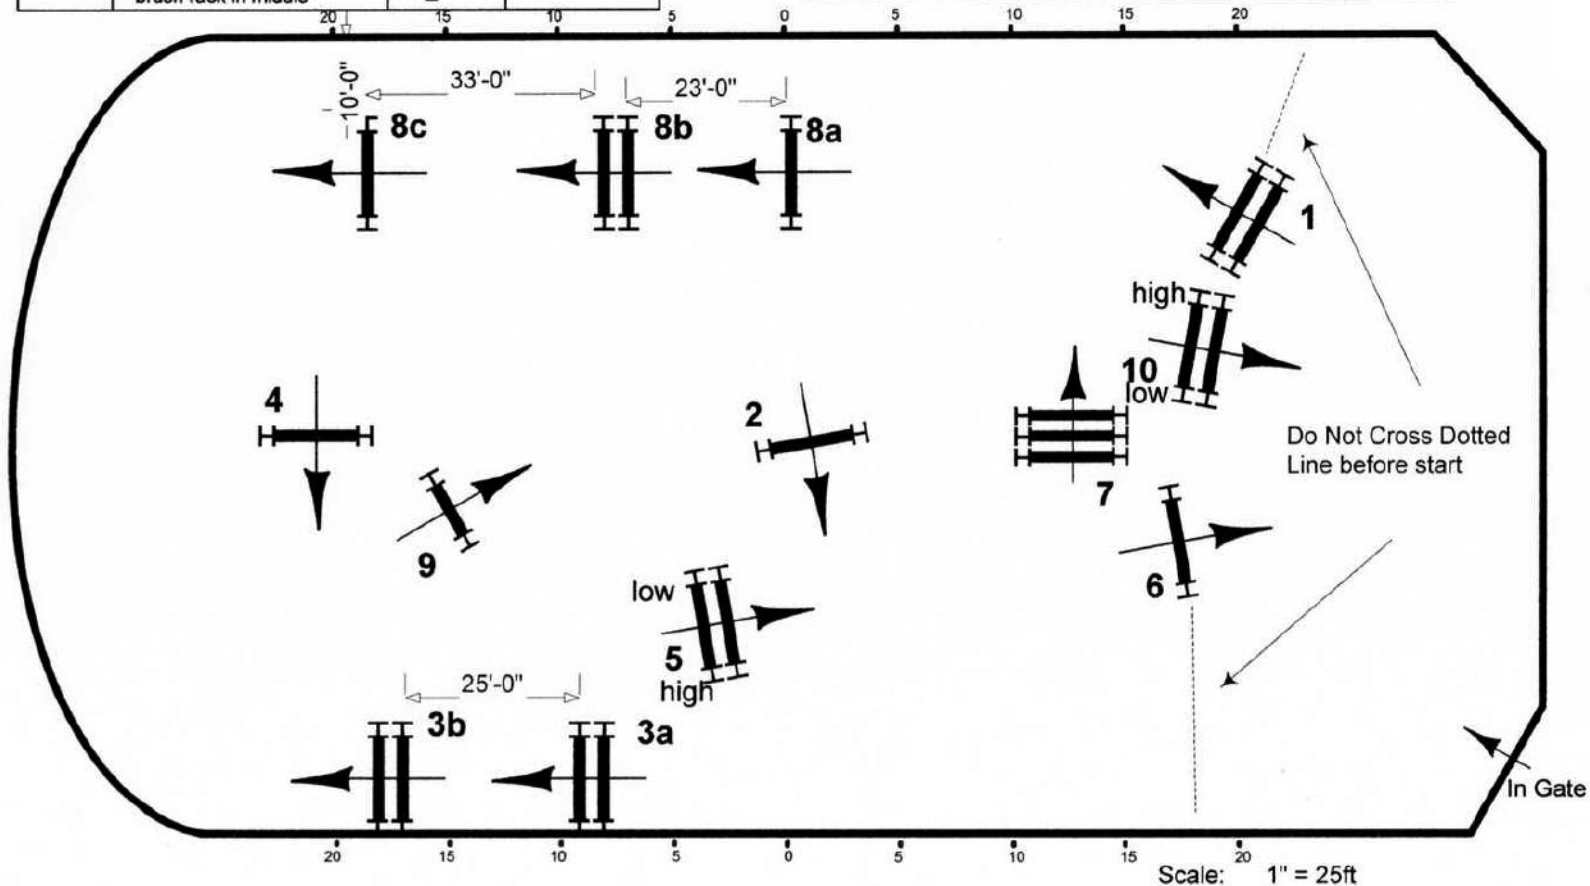

2007 ASPCA Maclay Hunt Seat Equitation Championship Course Maps

1	white/stain pillars white poles arch wall		front: 3/3 spread: 4/0 back: 3/6
2	no wings fall leaf wall flags on end		
3a	lattice pvc wings blue/orange/white poles		front: 3/6 spread: 4/0 back: 3/6
3b	lattice pvc wings blue/orange/white poles		front: 3/6 spread: t/t back: 3/6
4	curved wall in room		
5	red/white wings red/black/w poles brush rack in middle		front: 4/0 spread: 3/6 back: 3/0

6	lattice pillars 8ft red/w poles 8ft red/w planks		3/6
7	small stone pillars purple/orange/w poles tan wall with carpet tops		front: 2/9? spread: 5/0 back: 3/6
8a & c	green/nat wing vertical 2 solid green poles		3/6
8b	green/nat wing oxer 3 solid natural poles		front: 3/6 spread: 4/0 back: 3/6
9	white column pillars 10ft blue planks		3/6
10	red/white wings red/black/w poles pvc hurdle in middle gate		front: 4/0 spread: 3/6 back: 3/0

ASPCA First Round

Courtesy of EquiSearch.com and Syracuse Invitational Sporthorse Tournament