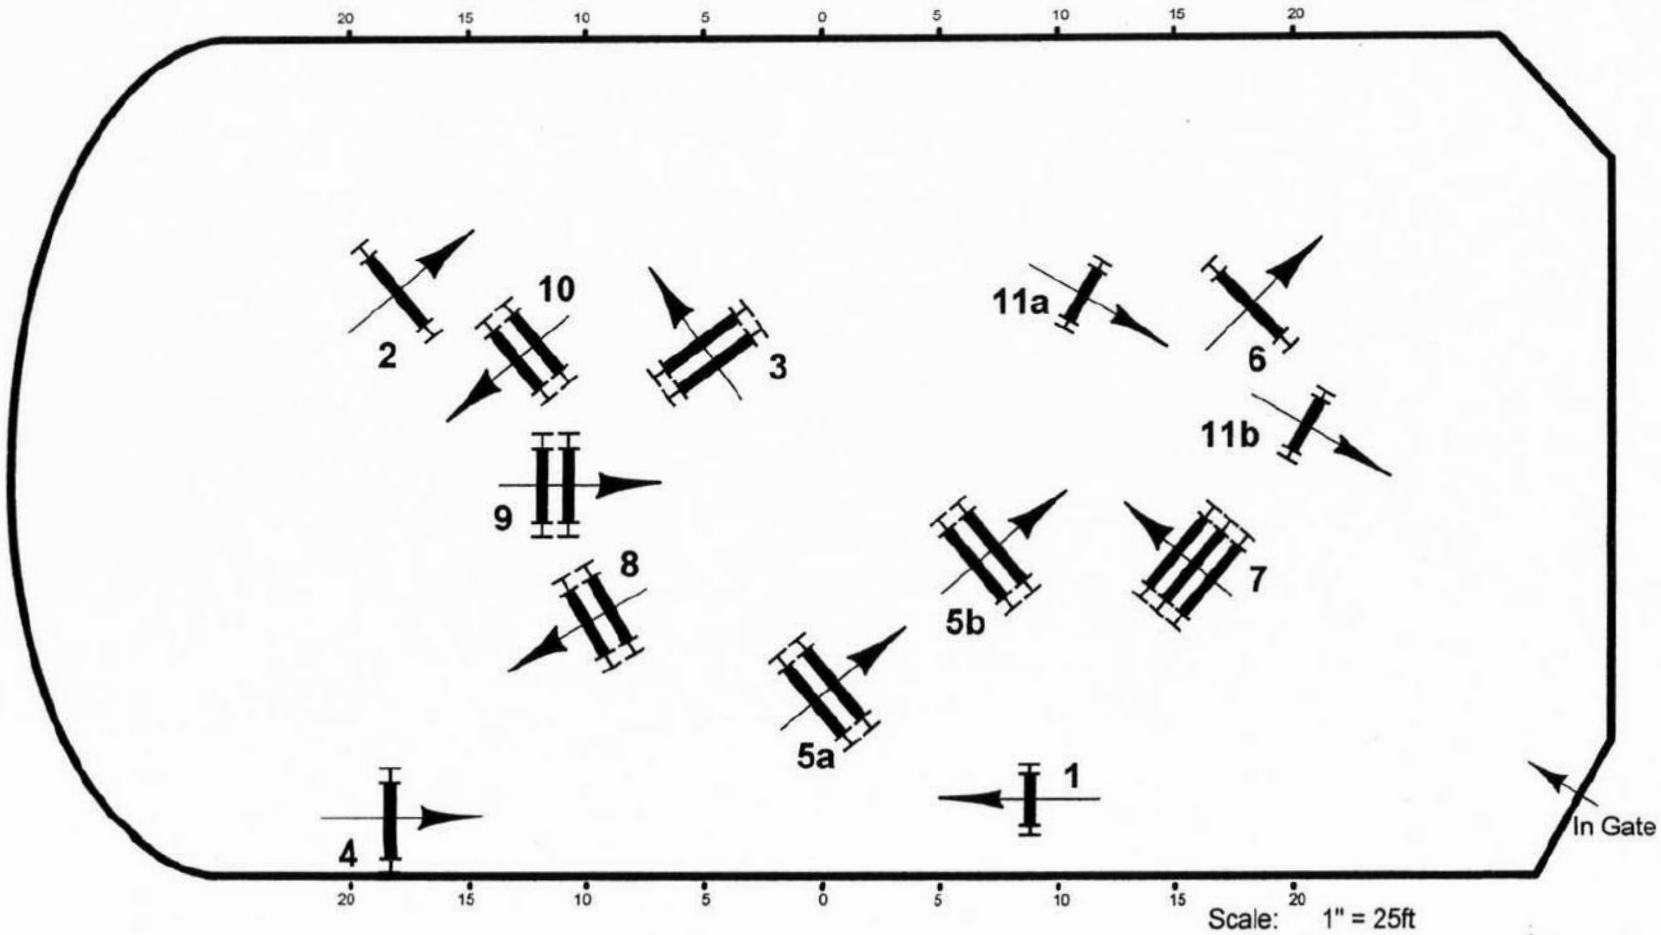

2007 ASPCA Maclay Hunt Seat Equitation Championship Course Maps

1	white/stain pillars white poles arch wall		front: 3/3 spread: 4/0 back: 3/6
2	no wings fall leaf wall flags on end		
3a	lattice pvc wings blue/orange/white poles		front: 3/6 spread: 4/0 back: 3/6
3b	lattice pvc wings blue/orange/white poles		front: 3/6 spread: t/t back: 3/6
4	curved wall in room		
5	red/white wings red/black/w poles brush rack in middle		front: 4/0 spread: 3/6 back: 3/0

ASPCA First Round

Courtesy of EquiSearch.com and Syracuse Invitational Sporthorse Tournament

SYRACUSE INVITATIONAL SPORHORSE TOURNAMENT

Saturday 03 November 2007

Class : 31

ASPCA Second Round

Courtesy of EquiSearch.com and Syracuse Invitational Sporthorse Tournament